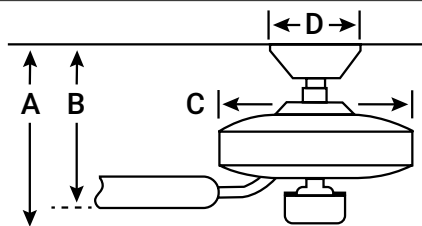

HANGING MEASUREMENTS

Min. Fixture Drop (from ceiling)	A: 29cm
Min. Blade Drop (from ceiling)	B: 23cm
Housing (width)	C: 25cm
Ceiling Canopy (width)	D: 20cm

AIR PERFORMANCE

AIRFLOW Cubic ft. per minute on high	4043
POWER USAGE Watts on High (excludes lights)	66.4
AIRFLOW EFFICIENCY Cubic ft. per minute per Watt	61