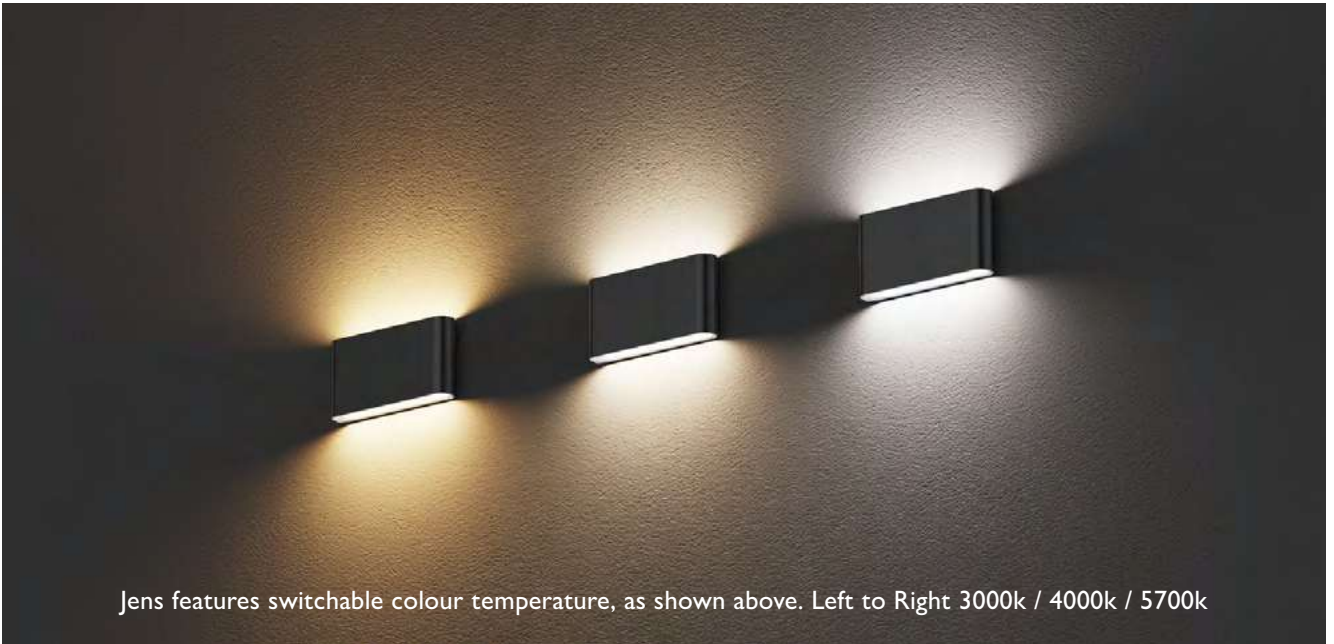

Switchable colour temperature (CCT)
3000k / 4000k / 5700k