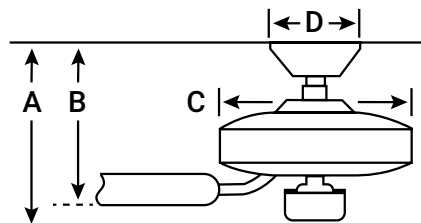

BLADE FINISH

HANGING MEASUREMENTS

Min. Fixture Drop (from ceiling)	A: 35cm
Min. Blade Drop (from ceiling)	B: 29cm
Housing (width)	C: 33cm
Ceiling Canopy (width)	D: 17cm

AIR PERFORMANCE

AIRFLOW Cubic ft. per minute on high	6609
POWER USAGE Watts on High (excludes lights)	75.2
AIRFLOW EFFICIENCY Cubic ft. per minute per Watt	82