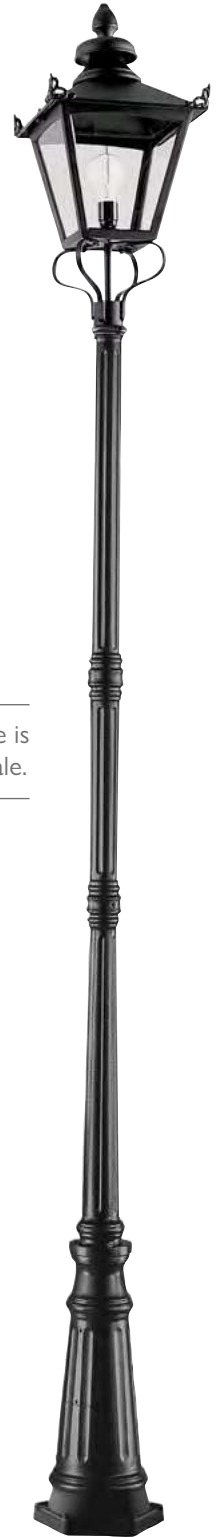

GP1-BLACK

This image is
not to scale.

Corner brackets
available - see details
in table below.