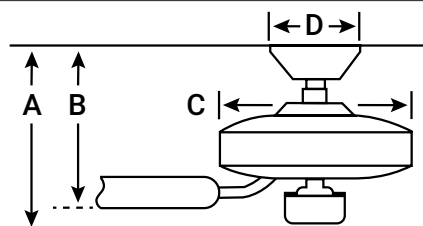

BLADE FINISH

Nickel (side 1)

Nickel (side 2)

HANGING MEASUREMENTS

Min. Fixture Drop (from ceiling)	A: 29cm
Min. Blade Drop (from ceiling)	B: 23cm
Housing (width)	C: 25cm
Ceiling Canopy (width)	D: 20cm

AIR PERFORMANCE