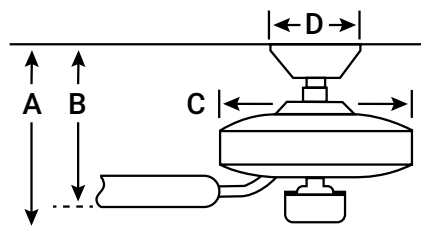

BLADE FINISH

HANGING MEASUREMENTS

Min. Fixture Drop (from ceiling)	A: 51cm
Min. Blade Drop (from ceiling)	B: 34cm
Housing (width)	C: 26cm
Ceiling Canopy (width)	D: 17cm

AIR PERFORMANCE

AIRFLOW Cubic ft. per minute on high	8897
POWER USAGE Watts on High (excludes lights)	32.2
AIRFLOW EFFICIENCY Cubic ft. per minute per Watt	237