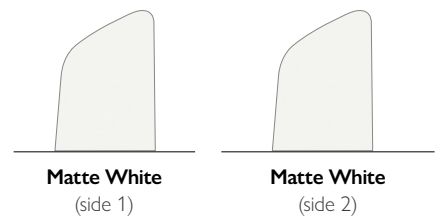

BLADE FINISH

HANGING MEASUREMENTS

Min. Fixture Drop (from ceiling)	A: 35cm
Min. Blade Drop (from ceiling)	B: 29cm
Housing (width)	C: 33cm
Ceiling Canopy (width)	D: 17cm

AIR PERFORMANCE

AIRFLOW Cubic ft. per minute on high	6609
POWER USAGE Watts on High (excludes lights)	75.2
AIRFLOW EFFICIENCY Cubic ft. per minute per Watt	82