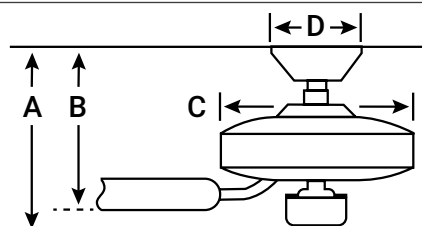

MOTOR FEATURES

- Motor Size/Type** 172mm x 12mm, AC
- Amps** 0.234 on High
- RPM (High/Low)** 247/123

BLADE SPECS

Blades (3) included	
Pitch	22°
Material	ABS

BLADE FINISH

HANGING MEASUREMENTS

Min. Fixture Drop (from ceiling)	A: 28cm
Min. Blade Drop (from ceiling)	B: 18cm
Housing (width)	C: 22cm
Ceiling Canopy (width)	