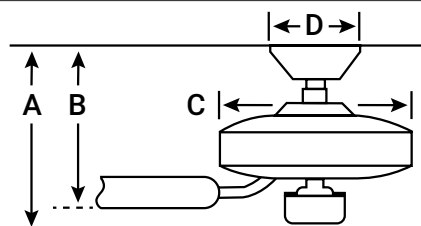

BLADE FINISH

HANGING MEASUREMENTS

Min. Fixture Drop (from ceiling)	A: 35cm
Min. Blade Drop (from ceiling)	B: 29cm
Housing (width)	C: 33cm
Ceiling Canopy (width)	D: 17cm

AIR PERFORMANCE

AIRFLOW Cubic ft. per minute on high	3939
POWER USAGE Watts on High (excludes lights)	56.8
AIRFLOW EFFICIENCY Cubic ft. per minute per Watt	74