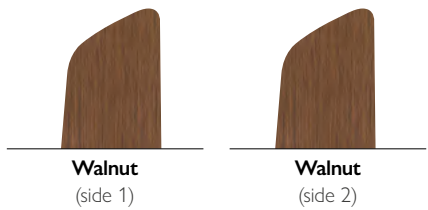

BLADE FINISH