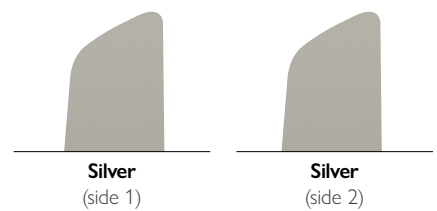

BLADE FINISH

HANGING MEASUREMENTS

Min. Fixture Drop (from ceiling)	A: 28cm
Min. Blade Drop (from ceiling)	B: 18cm
Housing (width)	C: 22cm
Ceiling Canopy (width)	D: 17cm

AIR PERFORMANCE

AIRFLOW Cubic ft. per minute on high	4048
POWER USAGE Watts on High (excludes lights)	53.8
AIRFLOW EFFICIENCY Cubic ft. per minute per Watt	75