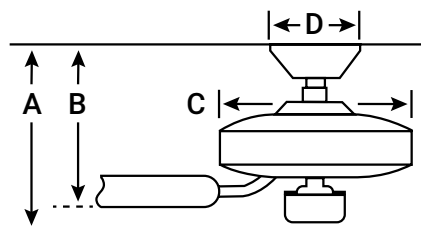

BLADE FINISH

Distressed Antique Gray (side 1)

Distressed Antique Gray (side 2)

HANGING MEASUREMENTS

Min. Fixture Drop (from ceiling)	A: 42cm
Min. Blade Drop (from ceiling)	B: 25cm
Housing (width)	C: 30cm
Ceiling Canopy (width)	D: 17cm