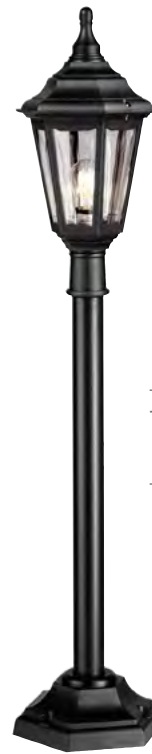

*1 Supplied with: 310mm of chain.

KINSALE-CHAIN

KINSALE-WALL
(Can be mounted as
up or down light)

KINSALE-PED-POR
(Can be mounted as a
pedestal or porch fixture)

KINSALE-FLUSH

KINSALE-PILLAR

KINSALE-POST

These images are
not to scale.