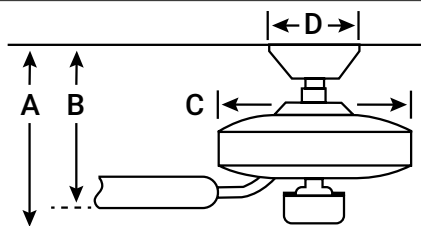

BLADE FINISH

HANGING MEASUREMENTS

Min. Fixture Drop (from ceiling)	A: 28cm
Min. Blade Drop (from ceiling)	B: 18cm
Housing (width)	C: 22cm
Ceiling Canopy (width)	D: 17cm

AIR PERFORMANCE

AIRFLOW Cubic ft. per minute on high	4048
POWER USAGE Watts on High (excludes lights)	53.8
AIRFLOW EFFICIENCY Cubic ft. per minute per Watt	75