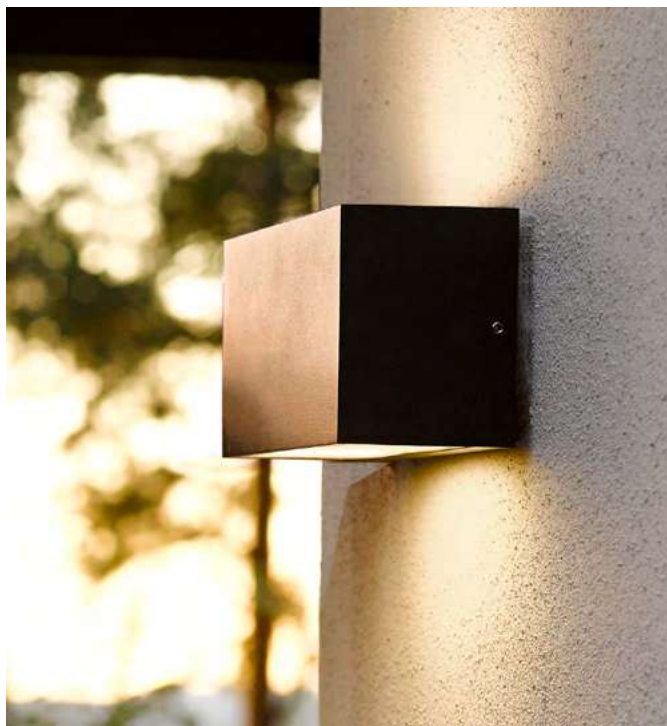

ASKER & GRIMSTAD

Materials: Powder Coated Aluminium, Polycarbonate (Asker), Opal Safety Glass (Grimstad)
Finish: Graphite

COASTAL
COLLECTION

5 YEAR
GUARANTEE

ASKER-UD-E27-GRA