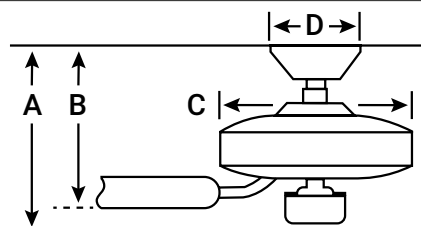

BLADE FINISH

HANGING MEASUREMENTS

Min. Fixture Drop (from ceiling)	A: 51cm
Min. Blade Drop (from ceiling)	B: 34cm
Housing (width)	C: 26cm
Ceiling Canopy (width)	D: 17cm

AIR PERFORMANCE

AIRFLOW Cubic ft. per minute on high	5603
POWER USAGE Watts on High (excludes lights)	27.3
AIRFLOW EFFICIENCY Cubic ft. per minute per Watt	165