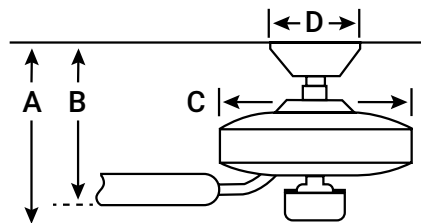

BLADE FINISH

Medium Walnut (side 1)

Dark Walnut (side 2)

HANGING MEASUREMENTS

Min. Fixture Drop (from ceiling)	A: 48cm
Min. Blade Drop (from ceiling)	B: 34cm
Housing (width)	C: 24cm
Ceiling Canopy (width)	D: 17cm