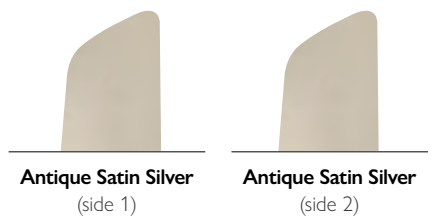

BLADE FINISH

HANGING MEASUREMENTS

Min. Fixture Drop (from ceiling)	A: 51cm
Min. Blade Drop (from ceiling)	B: 34cm
Housing (width)	C: 26cm
Ceiling Canopy (width)	D: 17cm

AIR PERFORMANCE

AIRFLOW Cubic ft. per minute on high	5603
POWER USAGE Watts on High (excludes lights)	27.3
AIRFLOW EFFICIENCY Cubic ft. per minute per Watt	165